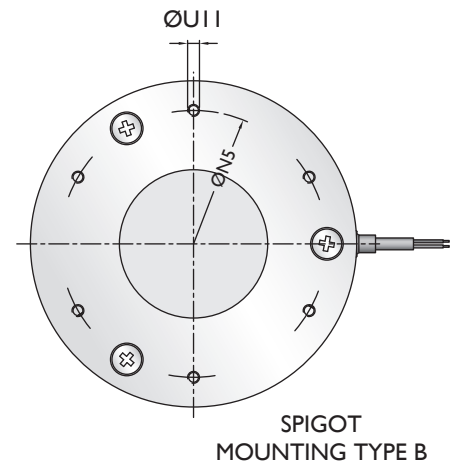

Permanent Magnet Brake Type 62

SG Transmission

ELECTROMAGNETIC CLUTCH AND BRAKE SOLUTIONS