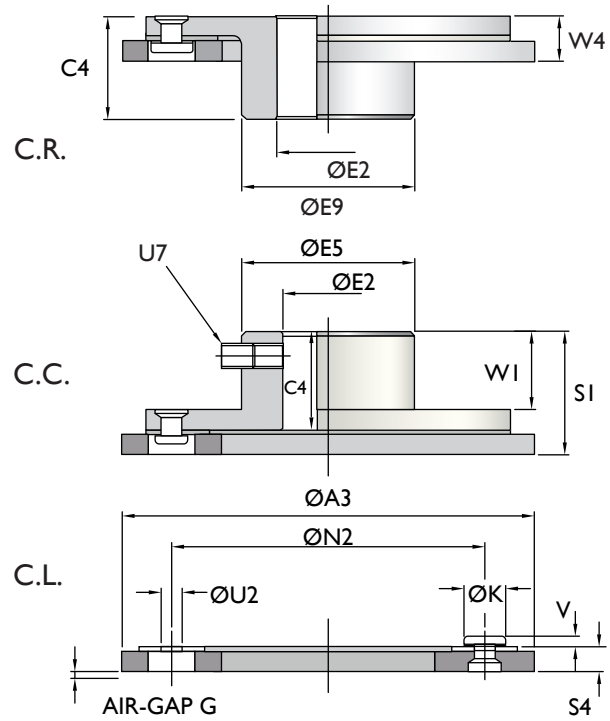

Permanent Magnet Brake Type 62

SG Transmission

ELECTROMAGNETIC CLUTCH AND BRAKE SOLUTIONS